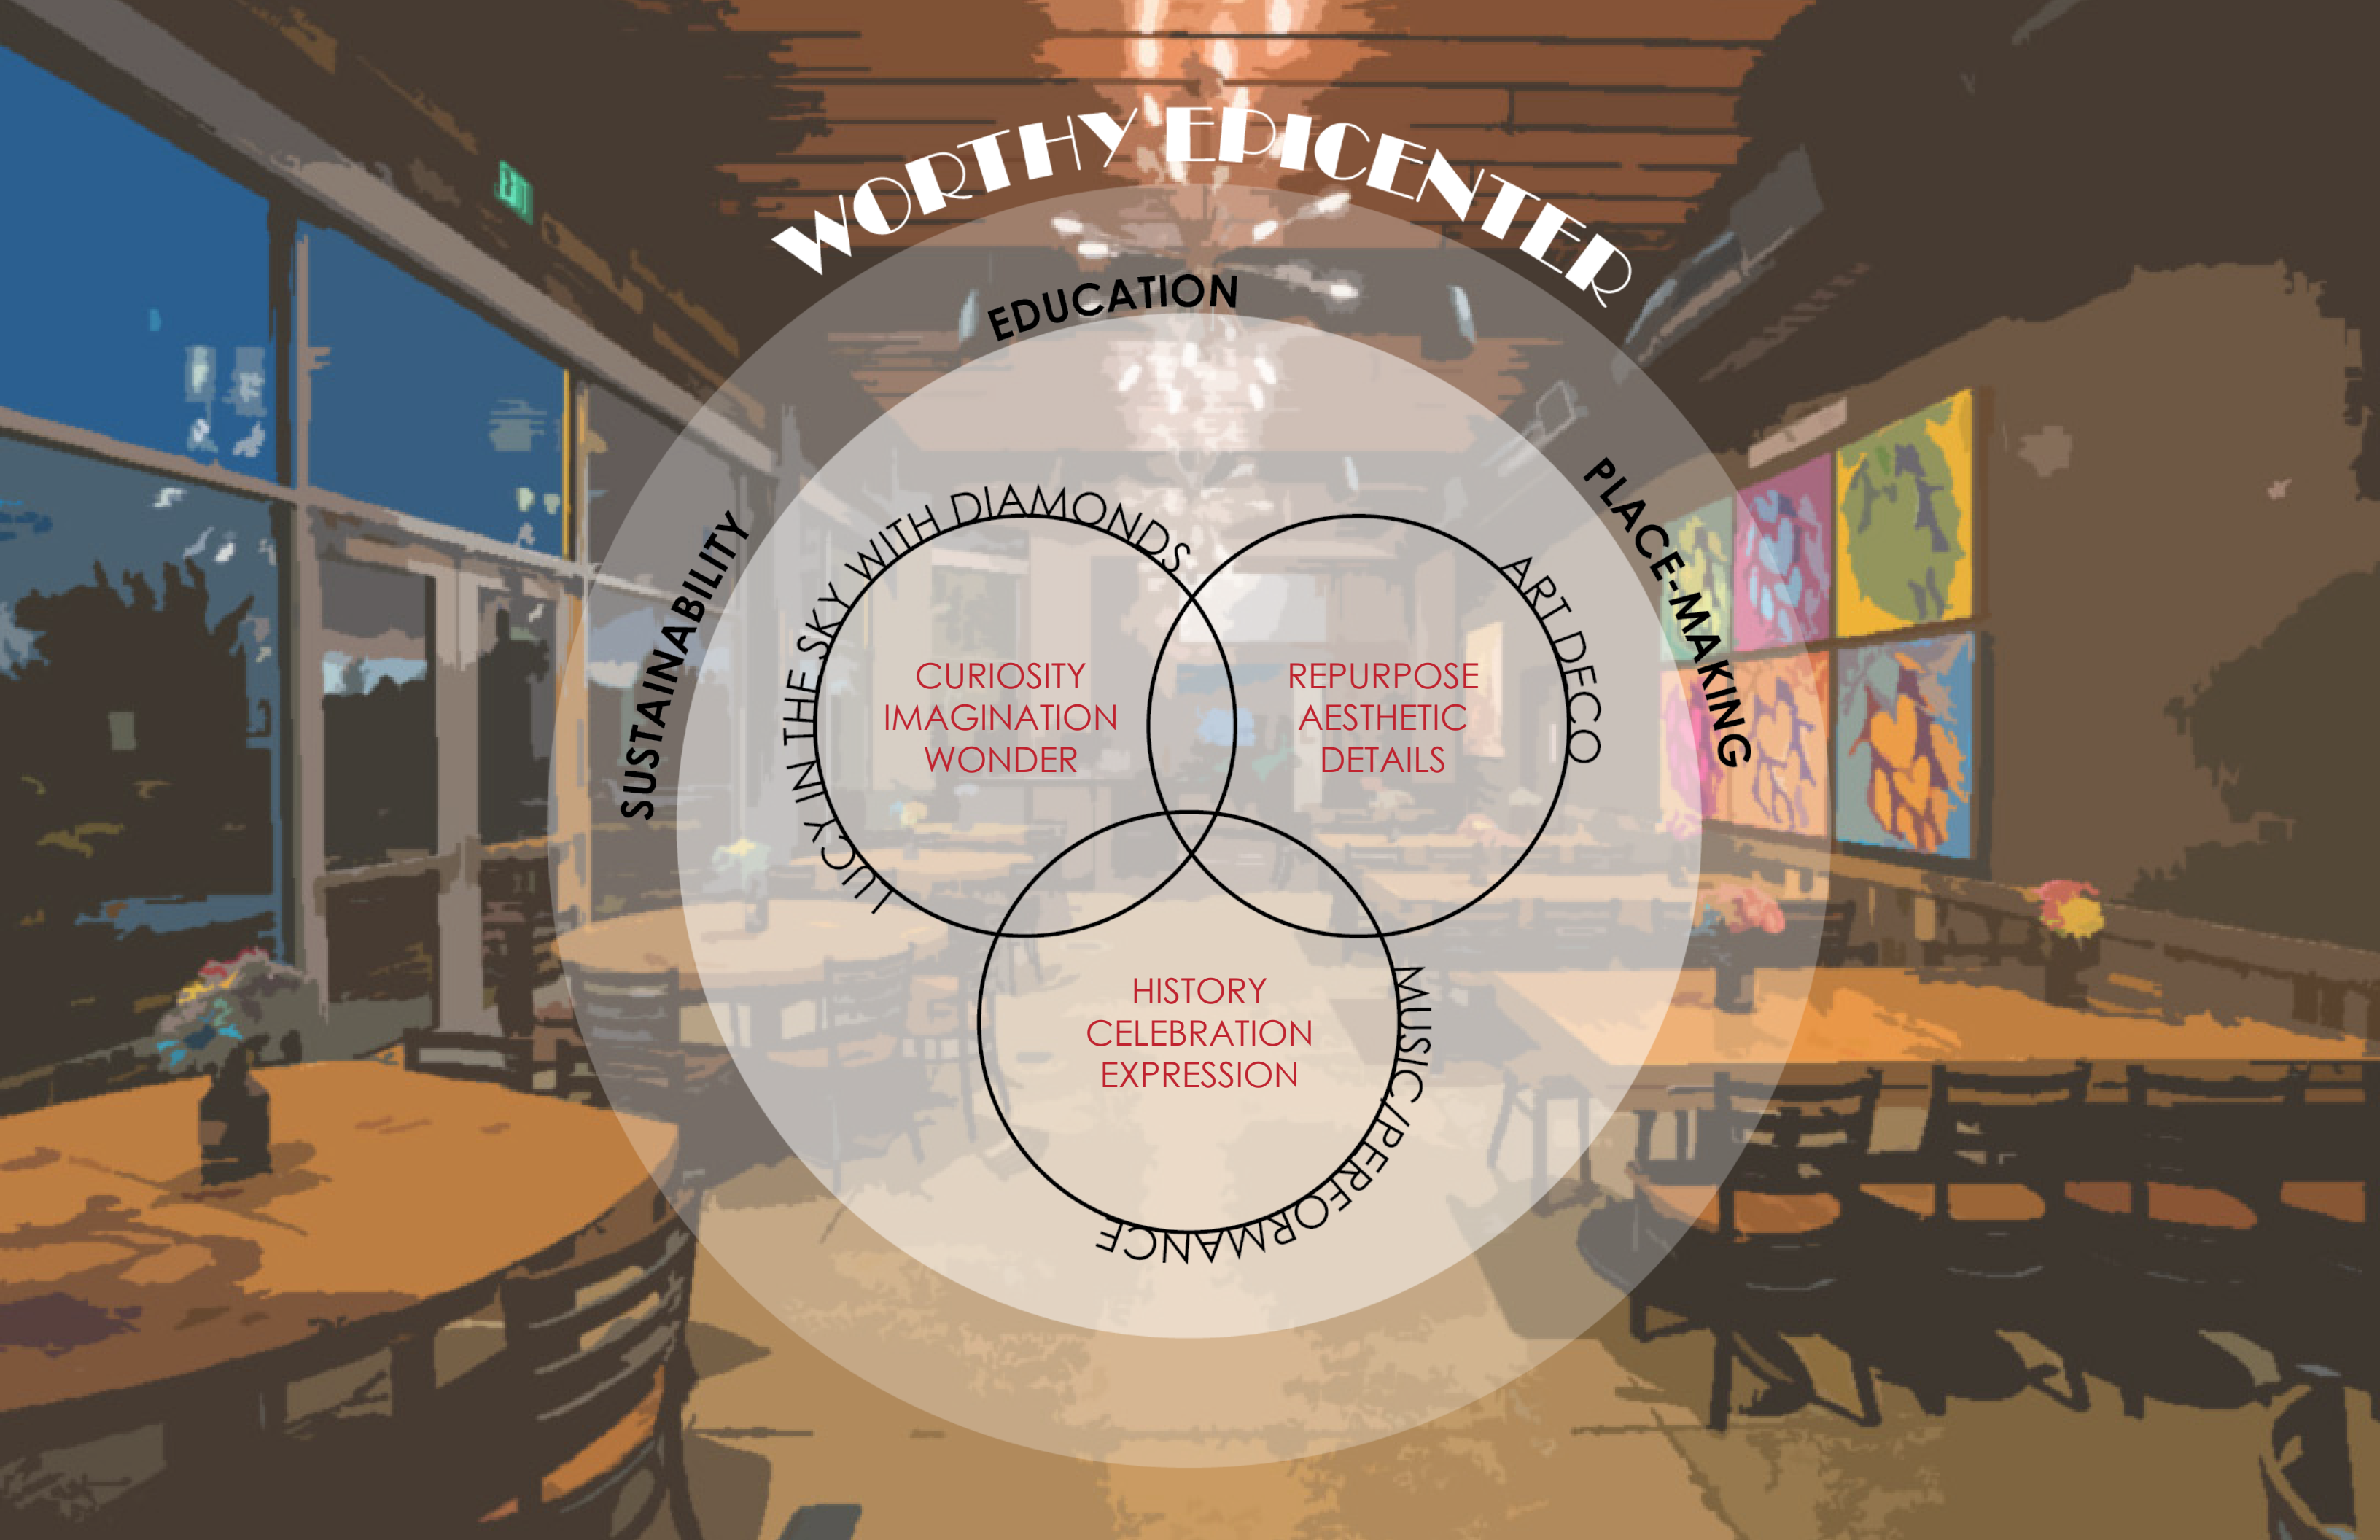

# WORTHY EPICENTER

EDUCATION

PLACE-MAKING

SUSTAINABILITY

LUCK IN THE SKY WITH DIAMONDS

ART DECO

CURIOSITY  
IMAGINATION  
WONDER

REPURPOSE  
AESTHETIC  
DETAILS

HISTORY  
CELEBRATION  
EXPRESSION

MUSIC/PERFORMANCE

THE  
ABSTRACT  
AND THE  
INTELLECTUAL

AND THAT WHICH IS OUTSIDE ONE'S SELF

LUCY IN THE SKY WITH DIAMONDS

WHEN YOU PASS THRU THIS PORTAL  
YOU LEAVE ALL CARES BEHIND

**MUSIC  
MAKES LIVES  
SHAPES LIVES  
EXPRESSES  
ALL SHADES**

AND EVEN SAVES LIVES

PERFORMANCE HISTORY

TO  
**PERMEATE**  
**PRACTICAL OBJECTS**  
WITH  
**ARTISTIC TOUCHES**

AND EMPHASIZE EMBLEMATIC FORM